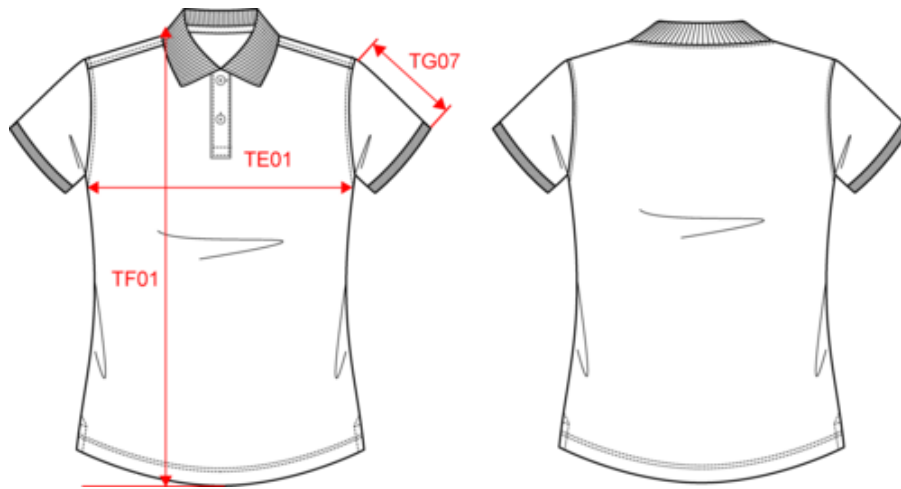

**About**

- Enzyme-washed for a perfectly clear and smooth printing surface.
- No label: 100% customisable for your brand.
- Comfortable piqué knit.

100% organic cotton. Straight fit. Combed cotton. Piqué knit. Enzyme-washed. Side slits. 1 x 1 rib neckline and cuffs. Two-button placket with ribbed finish. Pearly contrasting recycled plastic buttons. Tone-on-tone taped neck finish in the main material inside the collar. Backing at the shoulders in the main material. Twin-needle finish on bottom hem.

**Colours**

**Certifications**

EGL N°165651 / NATIVE SPIRIT

**NS208**  
Eco-friendly ladies' piqué polo shirt

Dimensions (cm)

| Measurements in cm                            | XS    | S     | M     | L     | XL    | XXL   |
|---|-------|-------|-------|-------|-------|-------|
| TE01 - 1/2 chest width at 1.5cm below armhole | 43.00 | 46.00 | 49.00 | 52.00 | 55.00 | 58.00 |
| TF03 - Front total height from HSP            | 61.00 | 63.00 | 65.00 | 67.00 | 69.00 | 71.00 |
| TG07 - Short sleeve length                    | 15.25 | 16.00 | 16.75 | 17.50 | 18.25 | 19.00 |